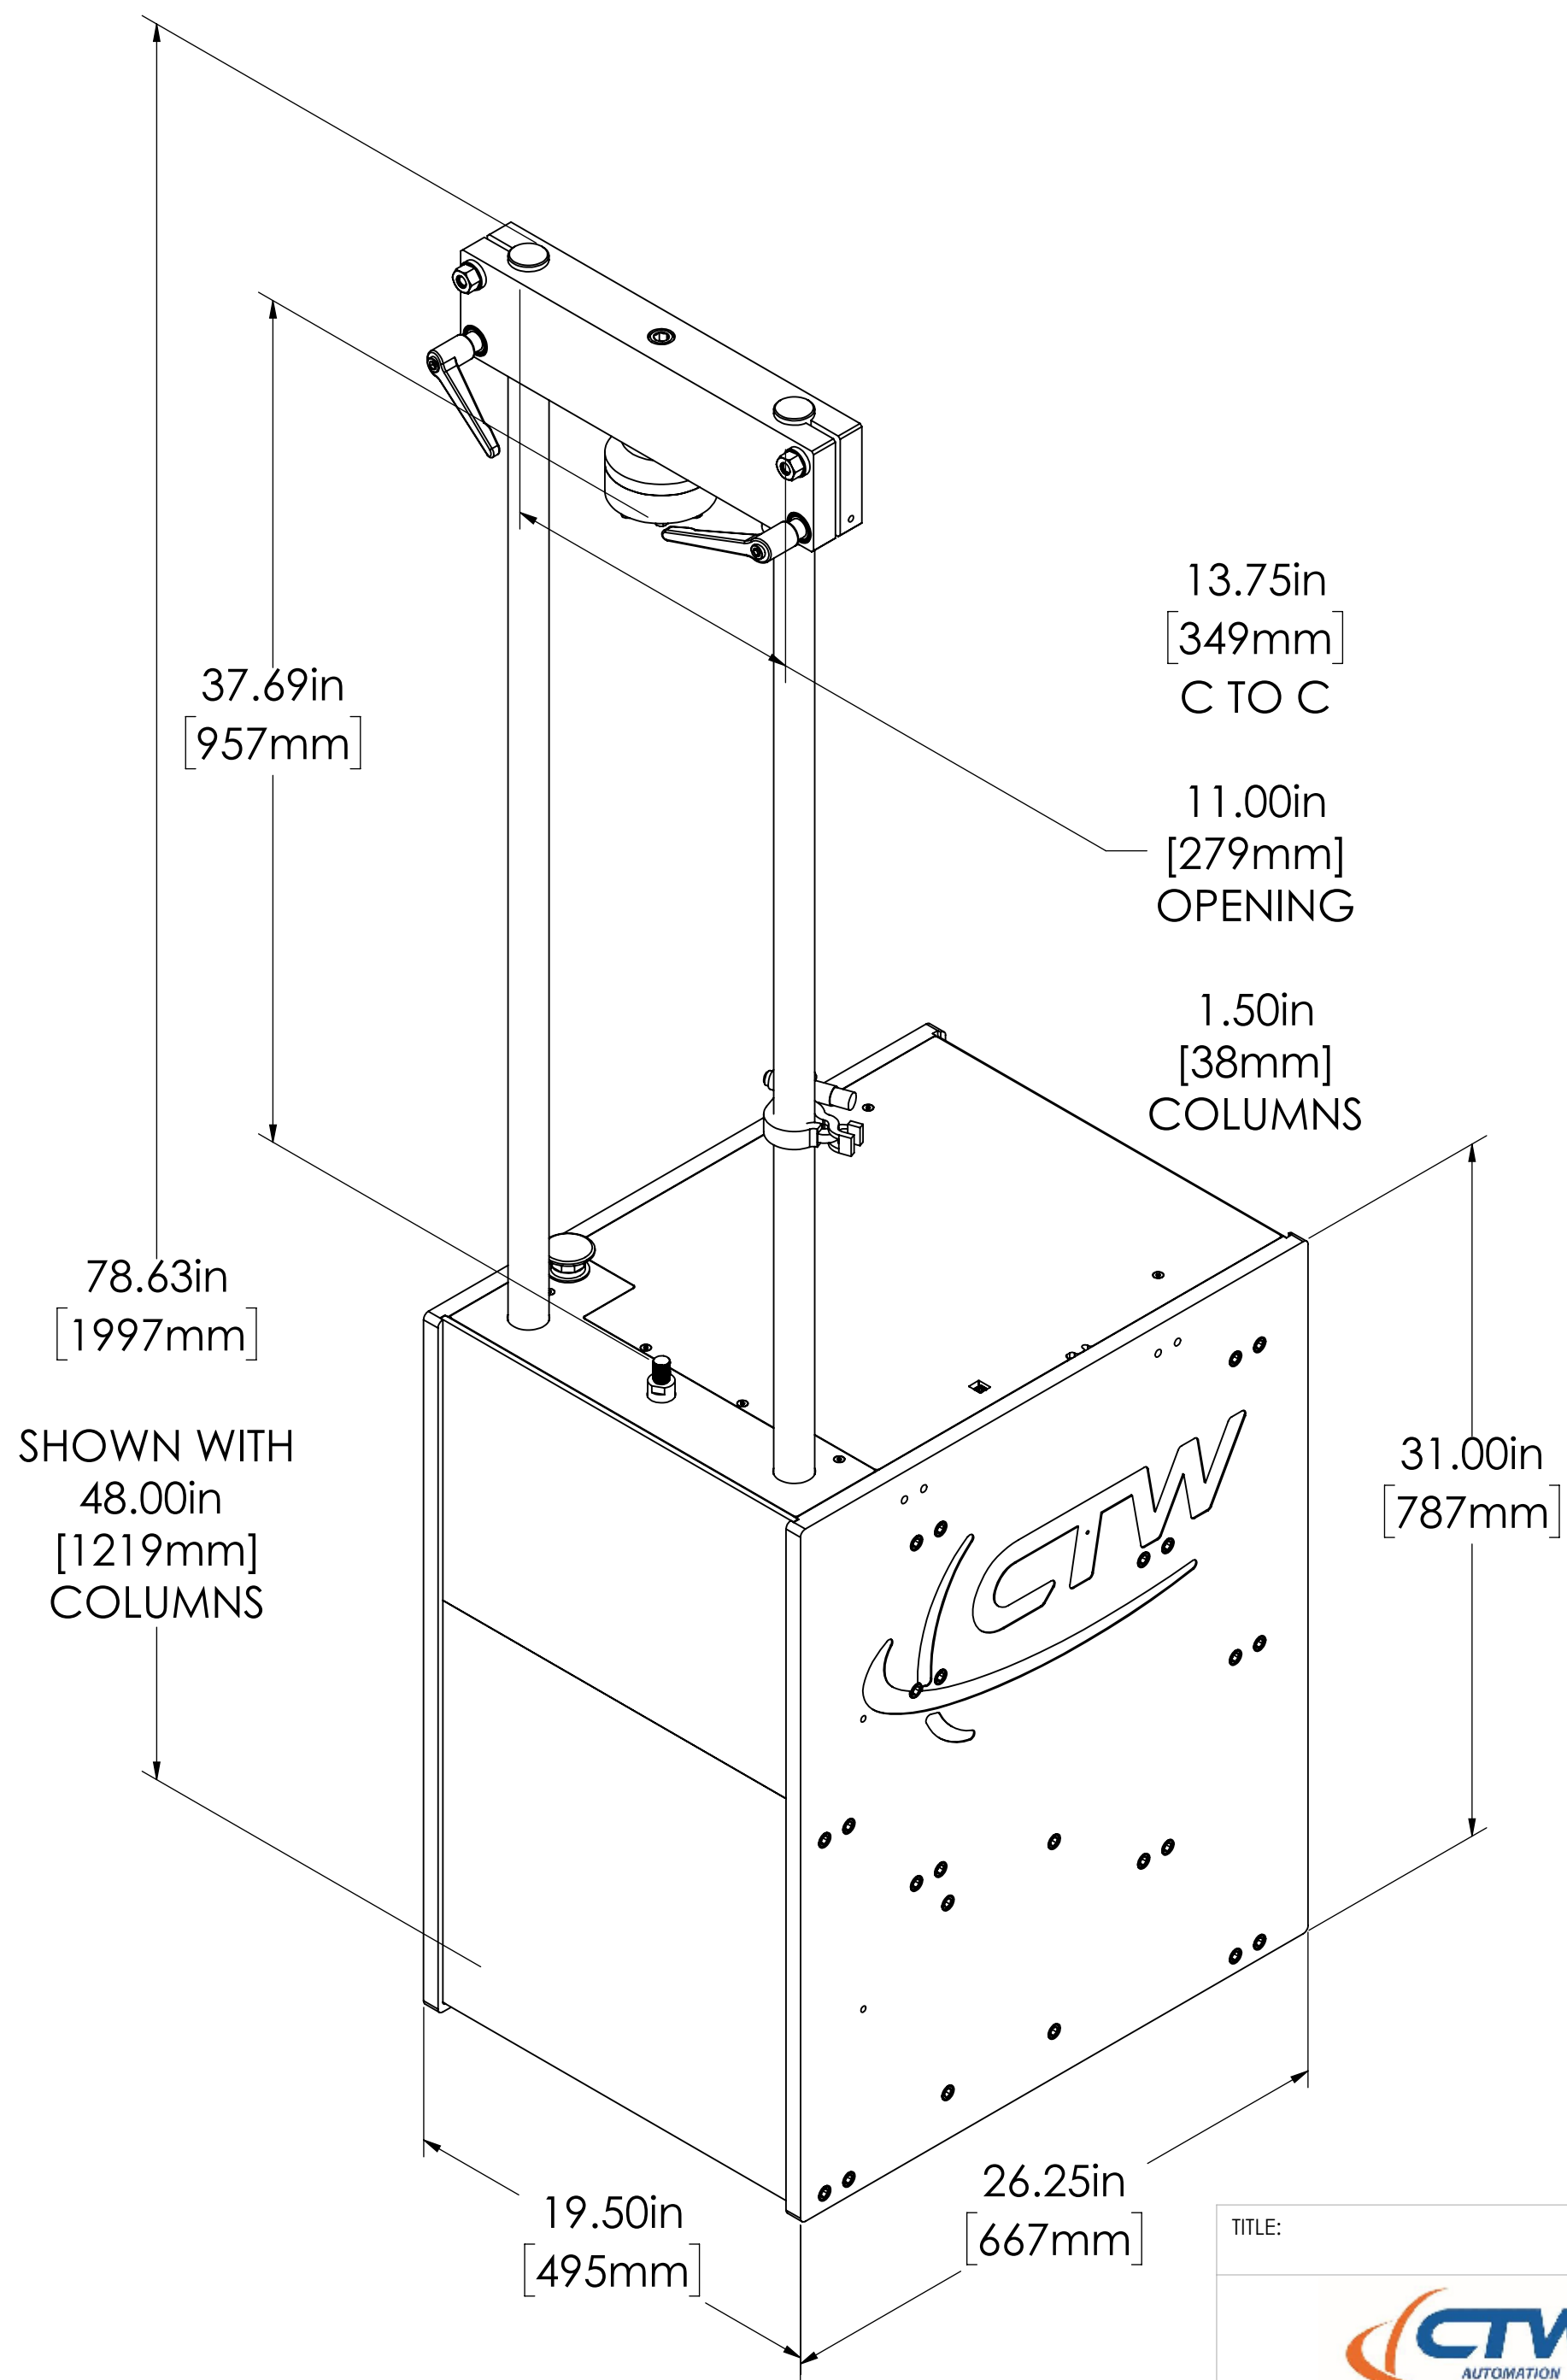

4

3

2

1

D

D

C

C

B

B

A

A

13.75in
[349mm]
C TO C

11.00in
[279mm]
OPENING

1.50in
[38mm]
COLUMNS

78.63in
[1997mm]

SHOWN WITH
48.00in
[1219mm]
COLUMNS

31.00in
[787mm]

19.50in
[495mm]

26.25in
[667mm]

TITLE: RD 7.5 ASSEMBLY	
DRAWING NAME: CTW-6K-001-000 RD7_5 ASSEMBLY	
MATERIAL: -	FINISH: -
PART NUMBER: CTW-6K-001	REVISION: 000
DATE: 20170728	DRAWN: PERMAN
SIZE: C	CHECKED: SHEET 3 OF 3

DIMENSIONS ARE IN INCHES
TOLERANCES:
ANGULAR:
XX ± 0.1
XXX ± 0.01
XXX ± 0.005
X.XXX ± 0.0005
UNLESS OTHERWISE SPECIFIED
DO NOT SCALE DRAWING